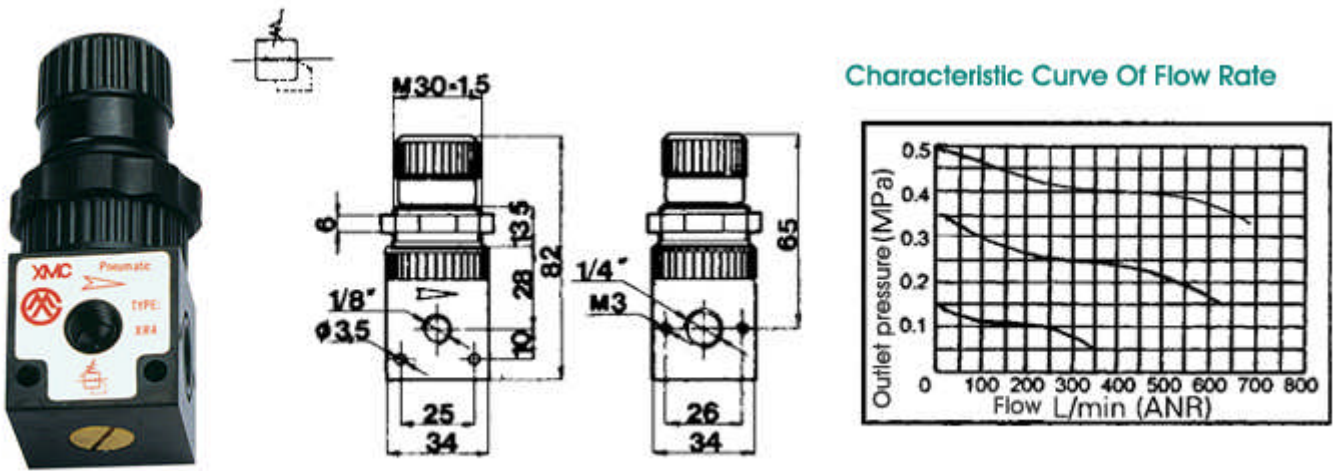

XR4 Pressure Reducer

Order NO.	XR4
Pressure Regulating Range (MPa)	0.05-0.25,0.05-0.63
Weight (Kg)	0.135
Ambient Temperature	5-60℃
Maximum Working Pressure	1.0MPa