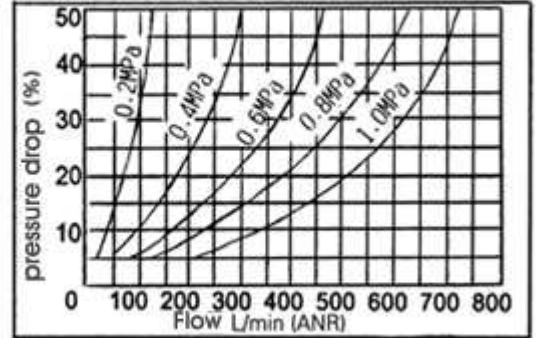

XF4 Filter

Characteristic Curve Of Flow Rate

Order NO.	XF4
Filter Precision (μm)	50
Weight (Kg)	0.15
Ambient Temperature	5-60°C
Maximum Working Pressure	1.0MPa