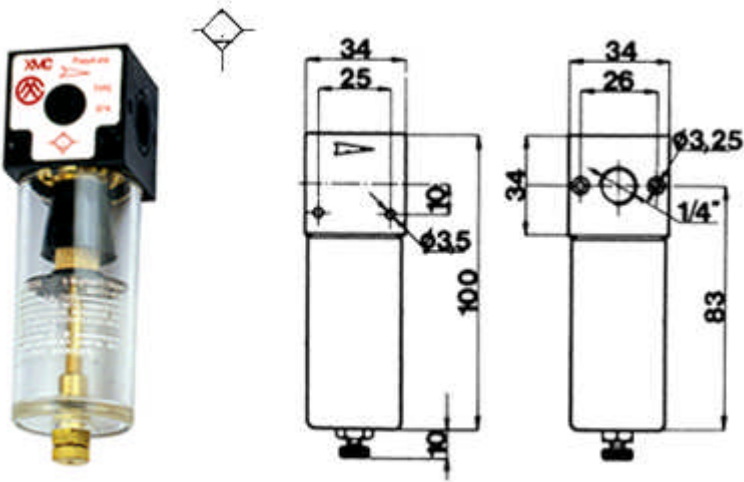

XF4 Filter

Characteristic Curve Of Flow Rate

Order NO.	XF4
Filter Precision (μm)	50
Weight (Kg)	0.15
Ambient Temperature	5-60°C
Maximum Working Pressure	1.0MPa